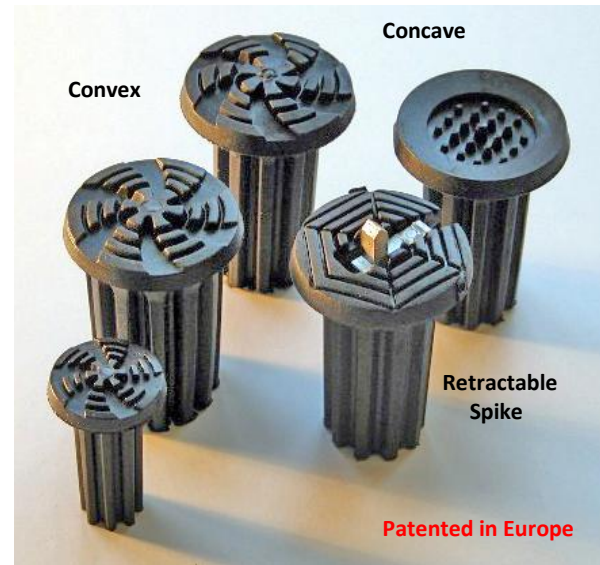

15 combinations of style and size

The INGRID tips are available in 15 combinations of style and size to fit virtually any walking pole, wooden cane or crutch having a shaft diameter between 8 mm (5/16") and 27 mm (1-1/16").

Manufactured in Sweden, all tips are made of high quality polyurethane, which not only makes them extremely durable, but also provides for an excellent grip both indoors and outdoors.

Safety is enhanced because the tread pattern at the bottom of the tip does not wear as quickly as a conventional tip may. Inside all tips are washers which prevent the cane or crutch from wearing through the tip. In most styles, this washer is made of zink-plated steel; however, the smallest-sized (predominantly used for fitness walking poles) tips washer is made of a heavy-duty plastic.

Each tip is manufactured with three distinct surfaces to accommodate different needs of its users, as follows (also see photo upper left):

Convex: The "tire track" treads, at point of contact, provide an excellent grip on most surfaces. Its convex bottom enhances both walking comfort and durability.

Retractable Spike: The retractable spike provides a firm grip on snow, ice and most other outdoor surfaces. Keep retracted for use during the summer months or while indoors, so as not to damage floors.

Concave: Provides the highest level of support on indoor surfaces.

(Other colors can be special-ordered. See website for examples.)

All tips are offered with either a firm neck (see photo on right), in line with traditional tips, or the patented elastic neck (see photo above) which, thanks to its design, adjusts to the dimension of the cane or crutch shaft, making it easy for the user to replace or substitute tips as needed.